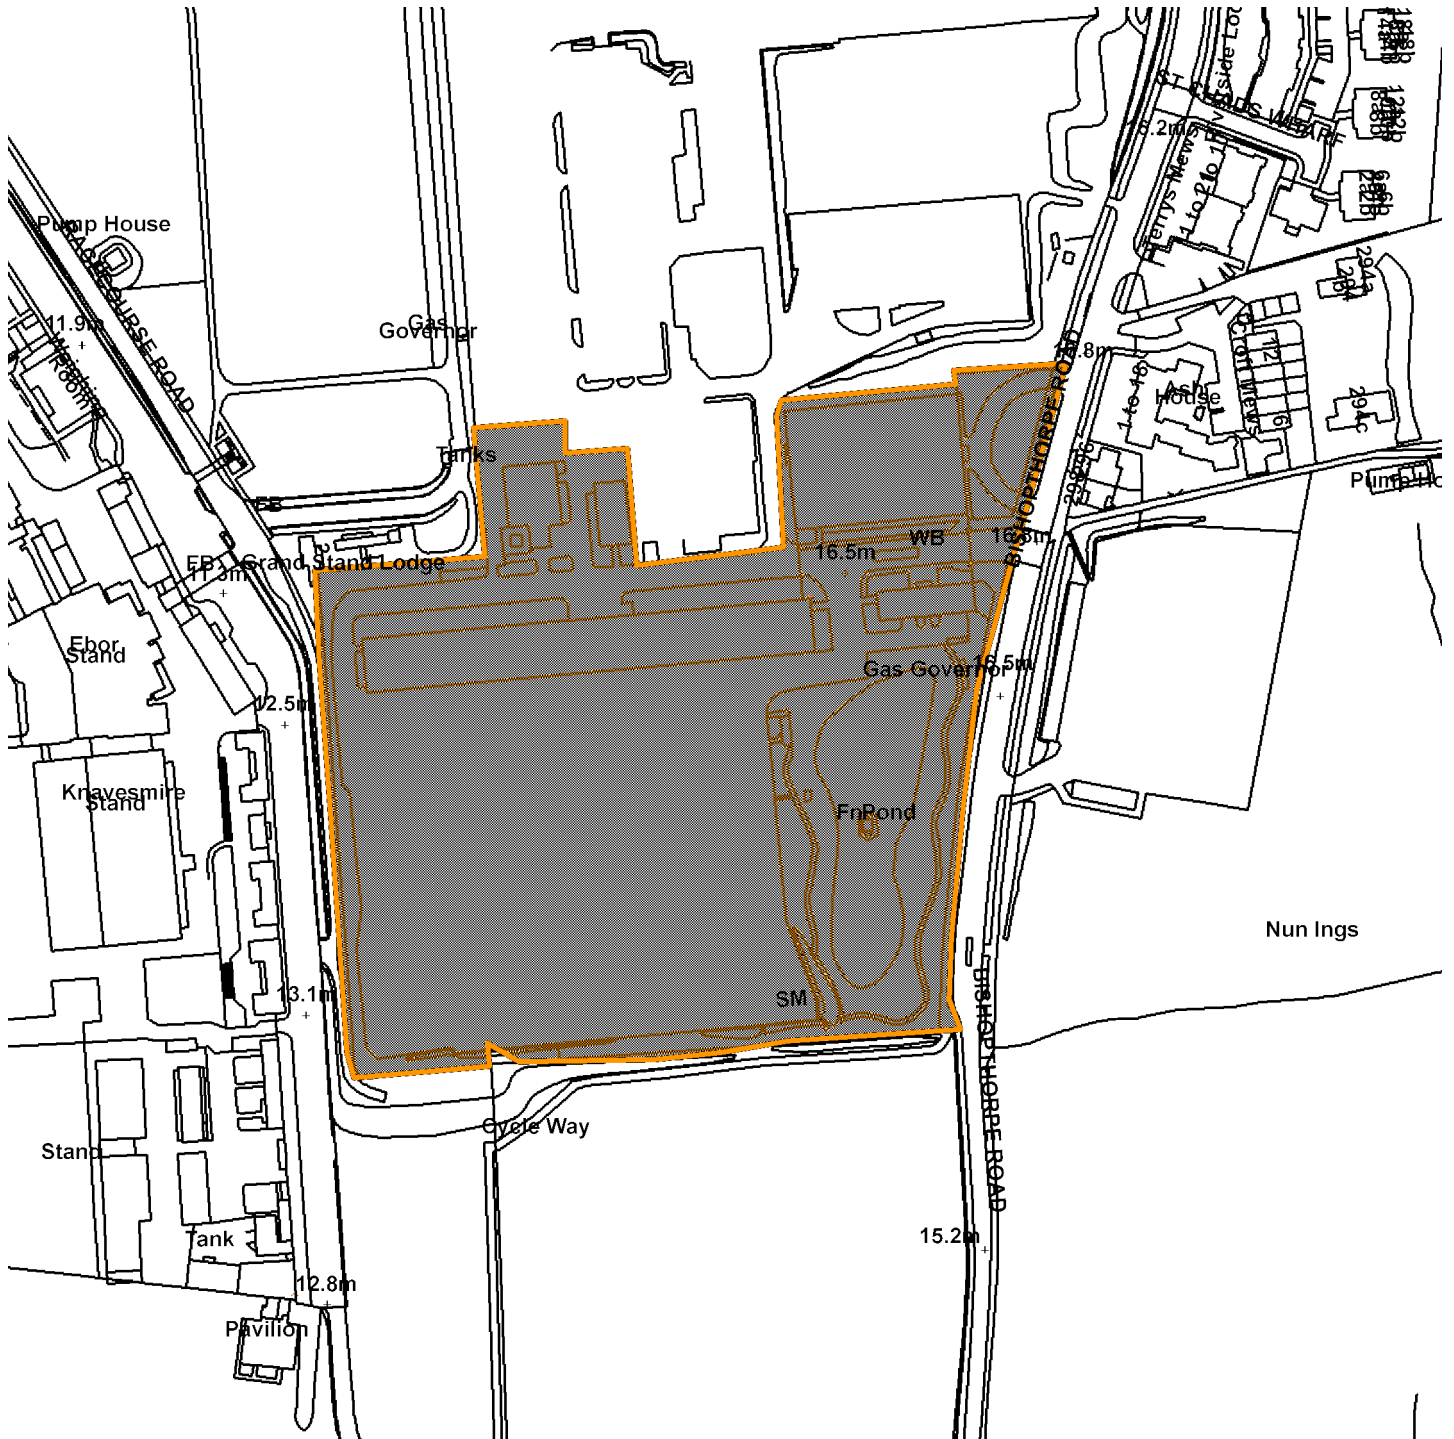

15/00457/LBC

Factory Bishopthorpe Road

Scale : 1:2615

Reproduced from the Ordnance Survey map with the permission of the Controller of Her Majesty's Stationery Office © Crown Copyright 2000.

Unauthorised reproduction infringes Crown Copyright and may lead to prosecution or civil proceedings.

Organisation	CYC
Department	Not Set
Comments	Site Plan
Date	26 May 2015
SLA Number	Not Set